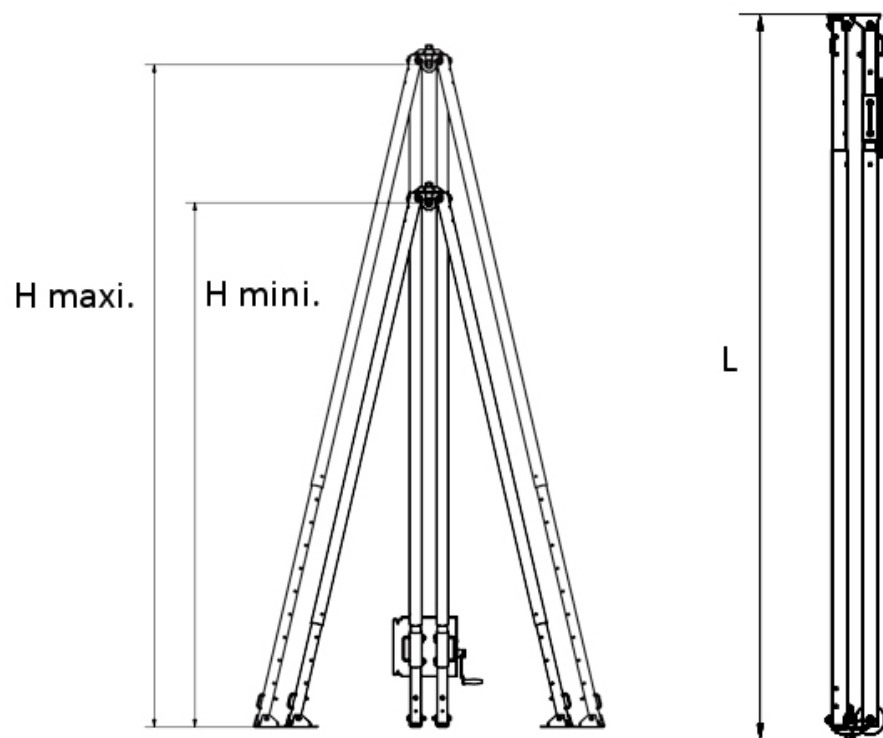

Aluminium telescopic tripod CT4, 1000 kg

Use:

- Underground networks.
- Roads.
- Useful when working on a site in particular for underground work when there is no upper anchorage point.

Technical properties

- Aluminium structure: lightweight, solid and highly resistant to corrosion.
- Compact when folded.
- Telescopic.
- Easy to transport.
- Articulated with 2 positions depending on the model: spade tip (soft ground) or flat shoe (hard ground).
- Lags are held together with 3 independent textile straps with self-locking buckle.
- Head: high strength cast aluminium.
- Multiple anchor points for fitting a pulley, a second hook for a tackle...
- Fitted with a fixation plate on a double leg providing the means for fitting manual winches and can thus lift loads up to 1000 kg depending on winch.
- Options: manual winch (MANIBOX GR 1000 kg - 30 m of wire rope).

Technical characteristics of Aluminium telescopic tripod CT4, 1000 kg

References	CT41000
Capacity kg	1000
Lifting height m	30
Height under tripod head mini. m	1.90
Height under tripod head maxi. m	3.30
Required circle Ø for feet (pos. 1 to 4) m	2
Required circle Ø for feet (pos. 5 to 10) m	2.30
Weight (without winch, with fix. plate) kg	100

Dimensions

References	CT41000
H (mini) mm	1900
H (maxi) mm	3300
L mm	2780

Technical characteristics of the other models of the range

References	CT45003	CT45004	CT41000
Capacity kg	250 / 350 / 500 (depending on winch)	250 / 350 / 500 (depending on winch)	1000
Lifting height m	from 18 to 56 m (depending on winch)	from 18 to 56 m (depending on winch)	30
Height under tripod head mini. m	1.90	2.80	1.90
Height under tripod head maxi. m	3.30	4.20	3.30
Required circle Ø for feet (pos. 1 to 4) m	2	2.90	2
Required circle Ø for feet (pos. 5 to 10) m	2.30	3.45	2.30
Hand or electric winch			
Weight (without winch, with fix. plate) kg	100	113	100